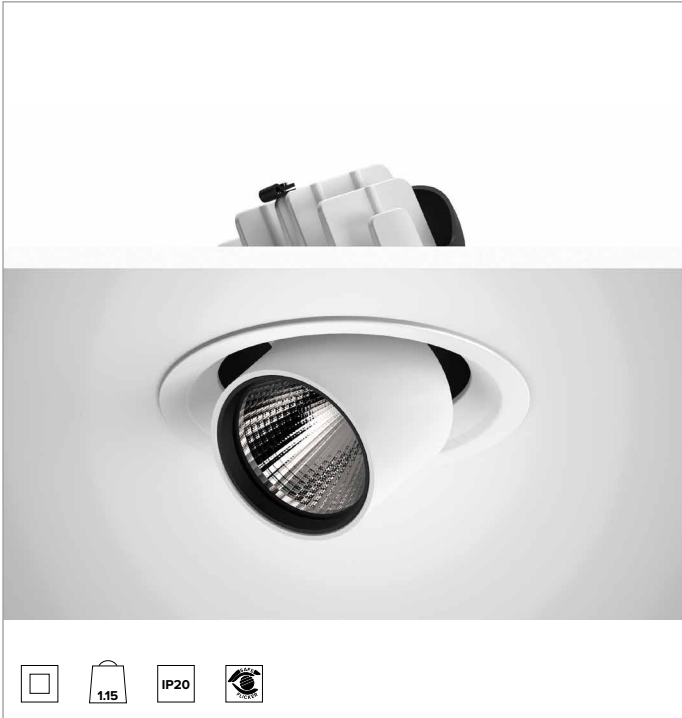

1T9141EL | CCTEVO EXTRACTABLE 162

Recessed extractable LED projector

		3000K	H(m)	D(m)	Emax(lx)
		Ra90			53°
		Fixture Power	55W	1	0.99 7541
		Source Flux	6557lm	2	1.98 1885
		Fixture Flux	5197lm	3	2.97 838
		Efficacy	95lm/W	4	3.96 471
TS1320	Imax=1150cd/klm	Imax	7541cd	5	4.95 302

CCT nominal: 3000K

Lifetime (L80/B10): >50000h tq +25°C

ILLUMINOTECHNICAL CHARACTERISTICS

WFL - precision optics with a black silicone cut off ring. Convex faceted highly reflective anodised aluminium reflector and a holographic diffusion filter. UGR<19 (EN 12464-1).

Optic: REFLECTOR

Beam angles: WFL

Optical efficiency: 79%

Fixture flux: 5197lm

Luminous efficacy: 95lm/W

Photobiological safety: Compliant with RG1 low risk group

MECHANICAL CHARACTERISTICS

Die-cast white painted anodised aluminium body and dissipator. Friction rotation system on hinges with adjustability of the fixture from -25°/+75° on a vertical plane and can be manually aimed to 355° on a horizontal plane. Trim version with an integrated white ring.

Colour and finish: Plaster white

Weight: 1.15Kg

Degree of protection: IP20

ELECTRICAL CHARACTERISTICS

Integrated electronic ON-OFF driver.

Fixture Power: 55W

Power supply: 220-240Vac 50/60Hz

Insulation Class: CLASS 2