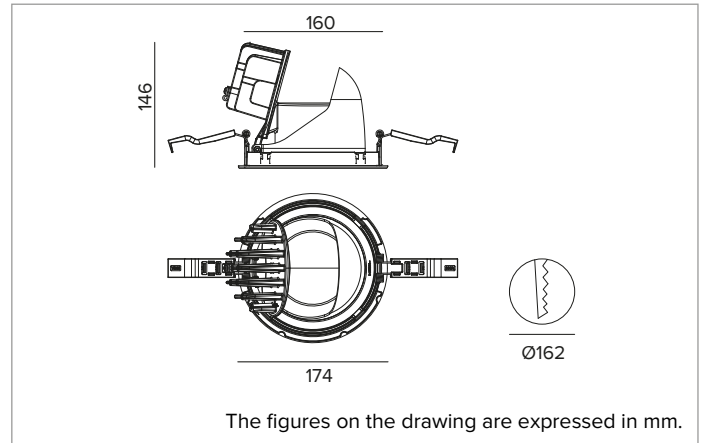

1T9141EL | CCTEVO EXTRACTABLE 162

Recessed extractable LED projector

		3000K	H(m)	D(m)	Emax(lx)
		Ra90			53°
		Fixture Power	55W	1	0.99 7541
		Source Flux	6557lm	2	1.98 1885
		Fixture Flux	5197lm	3	2.97 838
		Efficacy	95lm/W	4	3.96 471
TS1320	Imax=1150cd/klm	Imax	7541cd	5	4.95 302

Optic: REFLECTOR

Beam angles: WFL

Optical efficiency: 79%

Fixture flux: 5197lm

Luminous efficacy: 95lm/W

Photobiological safety: Compliant with RG1 low risk group

MECHANICAL CHARACTERISTICS

Die-cast white painted anodised aluminium body and dissipator. Friction rotation system on hinges with adjustability of the fixture from -25°/+75° on a vertical plane and can be manually aimed to 355° on a horizontal plane. Trim version with an integrated white ring.

Colour and finish: Plaster white

Weight: 1.15Kg

Degree of protection: IP20

ELECTRICAL CHARACTERISTICS

Integrated electronic ON-OFF driver.

Fixture Power: 55W

Power supply: 220-240Vac 50/60Hz

Insulation Class: CLASS 2